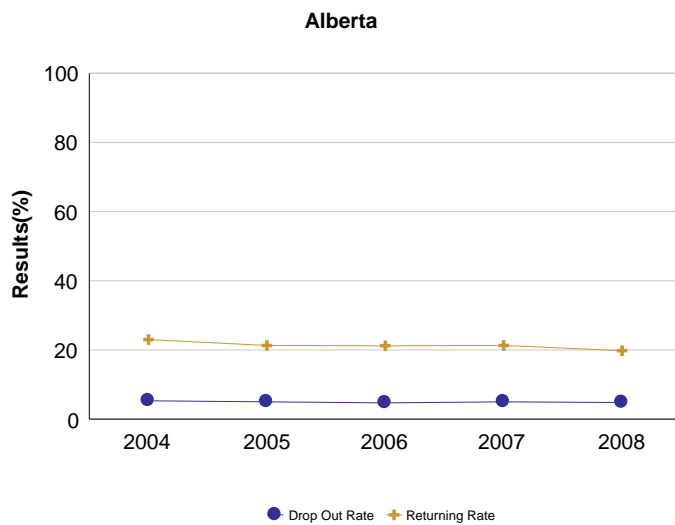

Student Learning Opportunities

Drop Out Rate - Measure History

Province: Alberta

	Alberta									
	2004		2005		2006		2007		2008	
	N	%	N	%	N	%	N	%	N	%
Drop Out Rate	171,571	5.3	172,921	5.0	174,818	4.7	176,634	5.0	179,881	4.8
Returning Rate	11,362	23.0	11,044	21.3	10,789	21.2	10,695	21.3	11,208	19.8