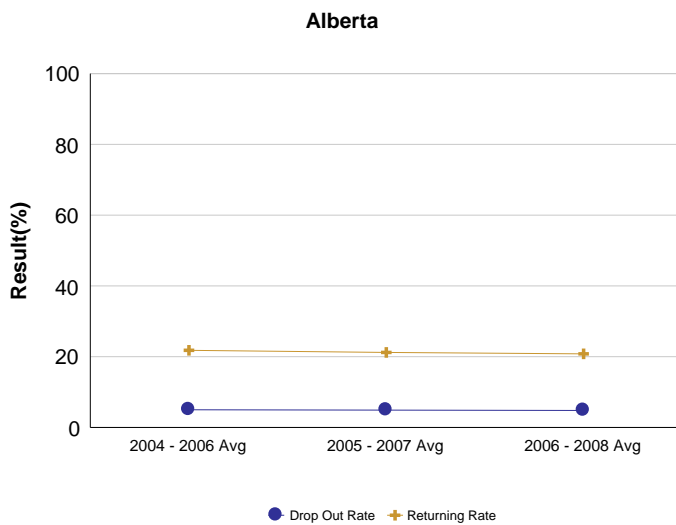

Drop Out Rate - 3 Year Rolling Average

Province: Alberta

	Alberta					
	2004 - 2006 Avg		2005 - 2007 Avg		2006 - 2008 Avg	
	N	%	N	%	N	%
Drop Out Rate	173,103	5.0	174,791	4.9	177,111	4.8
Returning Rate	11,065	21.8	10,843	21.2	10,897	20.8