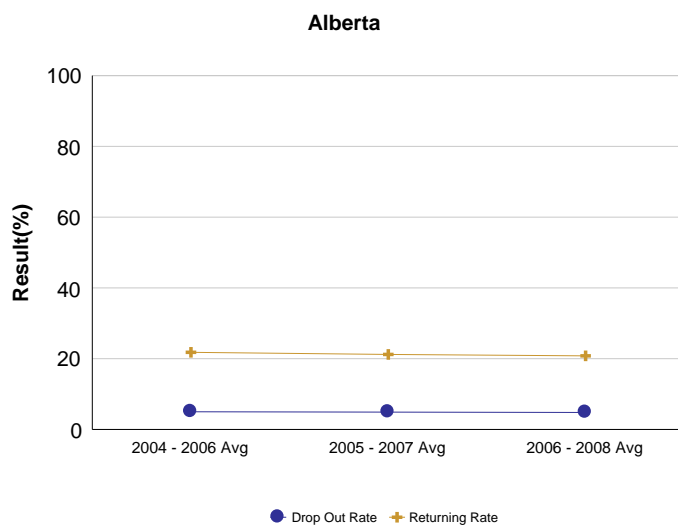

Drop Out Rate - 3 Year Rolling Average

Province: Alberta

	Alberta					
	2004 - 2006 Avg		2005 - 2007 Avg		2006 - 2008 Avg	
	N	%	N	%	N	%
Drop Out Rate	173,103	5.0	174,791	4.9	177,111	4.8
Returning Rate	11,065	21.8	10,843	21.2	10,897	20.8

Note: Data values have been suppressed where the number of students is less than 6. Suppression is marked with an asterisk (*).