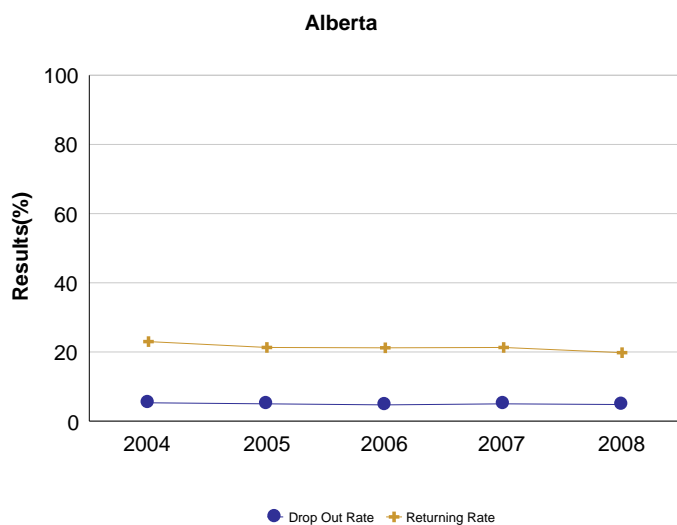

**Drop Out Rate - Measure History**

**Province: Alberta**

	Alberta									
	2004		2005		2006		2007		2008	
	N	%	N	%	N	%	N	%	N	%
<b>Drop Out Rate</b>	171,571	5.3	172,921	5.0	174,818	4.7	176,634	5.0	179,881	4.8
Returning Rate	11,362	23.0	11,044	21.3	10,789	21.2	10,695	21.3	11,208	19.8