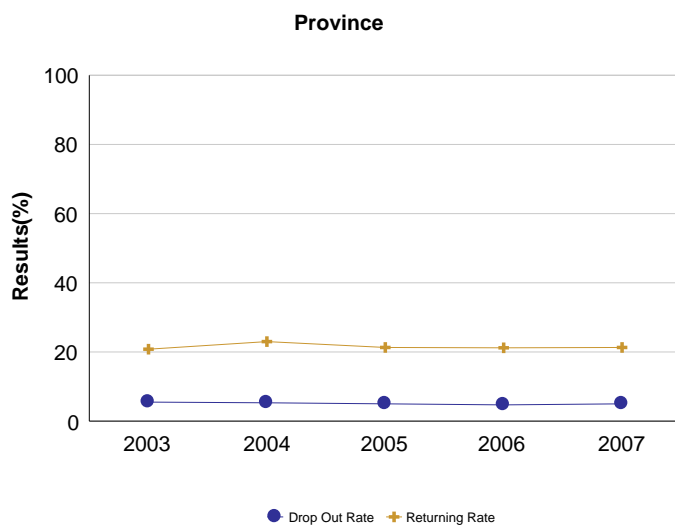

Student Learning Opportunities

Drop Out Rate - Measure History

Province: Alberta

	Province									
	2003		2004		2005		2006		2007	
	N	%	N	%	N	%	N	%	N	%
Drop Out Rate	170,100	5.5	171,571	5.3	172,921	5.0	174,818	4.7	176,634	5.0
Returning Rate	12,554	20.8	11,362	23.0	11,044	21.3	10,789	21.2	10,695	21.3