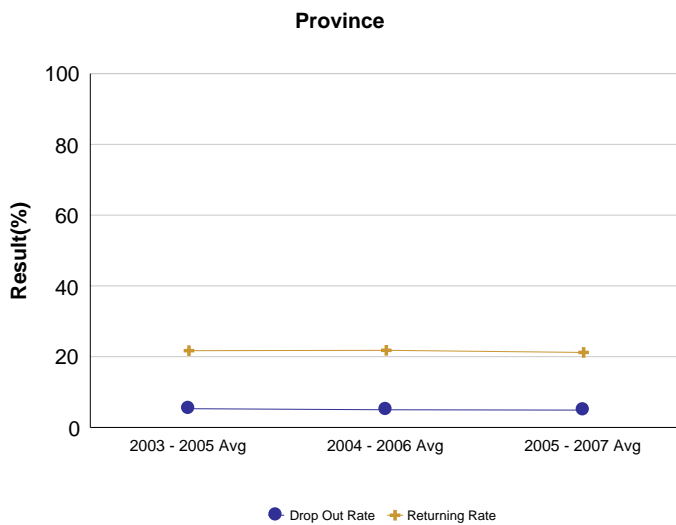

Drop Out Rate - 3 Year Rolling Average

Province: Alberta

	Province					
	2003 - 2005 Avg		2004 - 2006 Avg		2005 - 2007 Avg	
	N	%	N	%	N	%
Drop Out Rate	171,531	5.3	173,103	5.0	174,791	4.9
Returning Rate	11,653	21.7	11,065	21.8	10,843	21.2